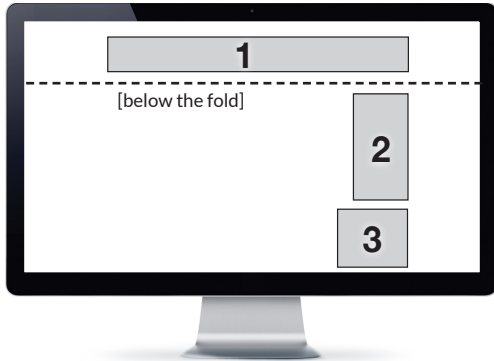

## 2018 DIGITAL ADVERTISING RATES

With effect from 1 April 2018. Excluding VAT. Ad sizes are subject to change.

**Web format**  
JPG / GIF / SWF / 3rd Party tag  
Size: 50kb max

**Mobile format**  
JPG / GIF  
Size: 14kb max

1. Leaderboard 728 x 90
2. Skyscraper 300 x 600
3. Medium Rectangle 300 x 250
4. Mobile Top Banner 300 x 50 - 120 x 20
5. Billboard Banner 300 x 250

- \* All rates reflected are CPM (cost per thousand impression) and exclude VAT.
- \* CPM - Cost per thousand. This is the amount charged to the advertiser per 1000 impressions.
- \* An online advertisement impression is a single appearance of an advertisement on a web page. Each time an advertisement loads onto a users screen, the ad server counts that loading as one impression.
- \* An impression is recorded irrespective whether the user clicks on the ad or not.
- \* Impressions are booked for a time period stipulated by the client. This time period can be for one day, a week, month, year, or any date range specified. The ad server defaults to serving these impressions evenly over this time period, unless otherwise instructed by the client in terms of time or day-part targeting.

PLACEMENT	SIZE	COST
Desktop Leaderboard	728x90	R290
Desktop Skyscraper	300x600	R375
Desktop Medium Rectangle	300x250	R320
Mobile Top Banner	120x20; 300x50; 320x106; 300x100	R200
Mobile Billboard Banner	300x250	R320
Desktop HPTO	320x600, 728x90, 300x250, 1440x750 (background skin)	R20 000
Mobile HPTO	320x100, 300x100, 300x250	R45 000
Desktop + Mobile HPTO	All banners + background skin	R50 000
Section Takeover	All banners + background skin	Price on Request
Rich Media Options	Available on Request	No Additional Cost
Social Post	Facebook Incl hyperlink	R25 000
Social Post	Twitter incl Hyperlink and Hashtag	R5 000
Custom Solutions	Available on Request	Price on Request
Content Opportunities	Available on Request	Price on Request